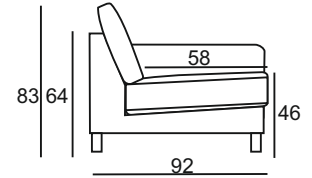

Chill L.C.

Chill 3PL-OTR

Chill L.C.

PRODUCT INFORMATION

MEASUREMENTS:

	3PLR	OT
WIDTH	208	220
HEIGH	83	83
DEPTH	92	92

Dimensions may be different by +/- 3%, depending on the choice and configuration upholstery

STANDARD:

Loose cover

Wooden legs

SEAT: filled in with T-30 foam and layer of crumbed foam mixed with polyester siliconed fibre

BACK: crumbed foam mixed with polyester siliconed fibre

ELEMENTS: